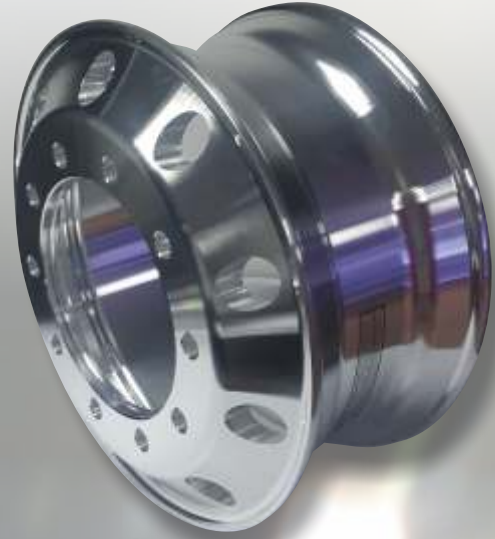

**Reversible Centre Dish Rim**

**9" Dual Rim**

Part Number	Description	Offset (mm)	Hub Disk (mm)	Bolt Hole (mm)	P.C.D. (mm)	Bolt Hole (mm)	Hub Hole (mm)	Max Load (Kg)	Weight (Kg)
JW90033526M OE	9 inch Dual Rim	177	25	10	335	26	281.2	4125	27
JW90033532M OE	9 inch Dual Rim	177	25	10	335	32	281.2	4125	27
JW117533526M OE	Front Runner	120	26	10	335	26	281.2	4510	27
JW117533532M OE	Front Runner	120	26	10	335	32	281.2	4510	27
JW1175335SS26M TV	Reversible Centre Dish Rim	0	24	10	335	26	281.2	4510	24

## JOST Aluminium Wheels

JOST Premium Forged Aluminium Wheels are manufactured to suit South African conditions.

- All rims are machine finished
- Weight saving
- Reduce tyre wear
- Strong and durable
- Increase fuel economy